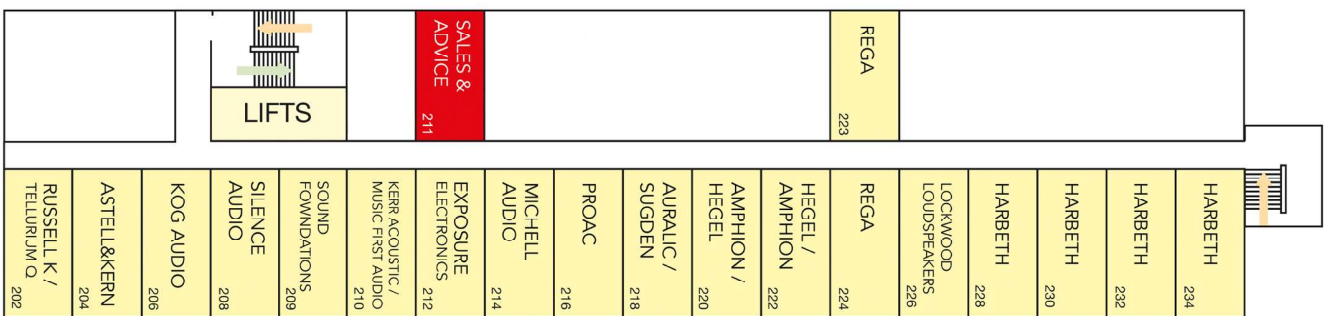

4th Floor

3rd Floor

2nd Floor

1st Floor