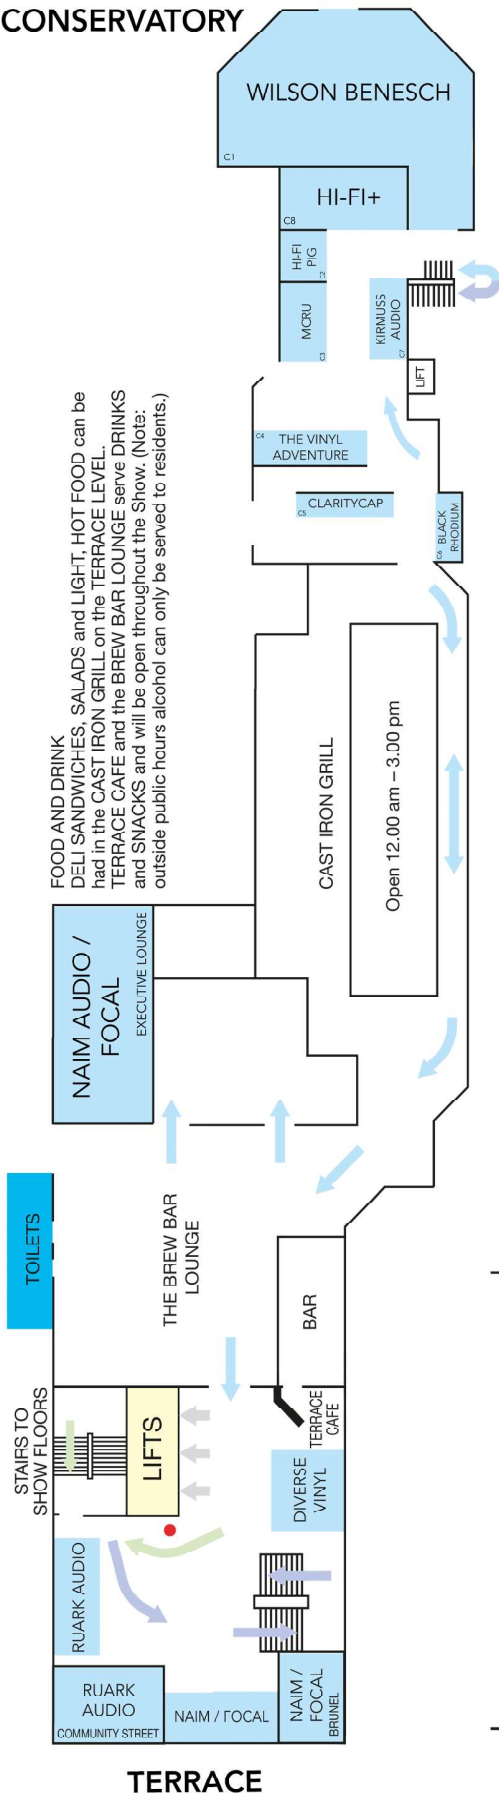

FLOOR PLANS

CONSERVATORY

TERRACE