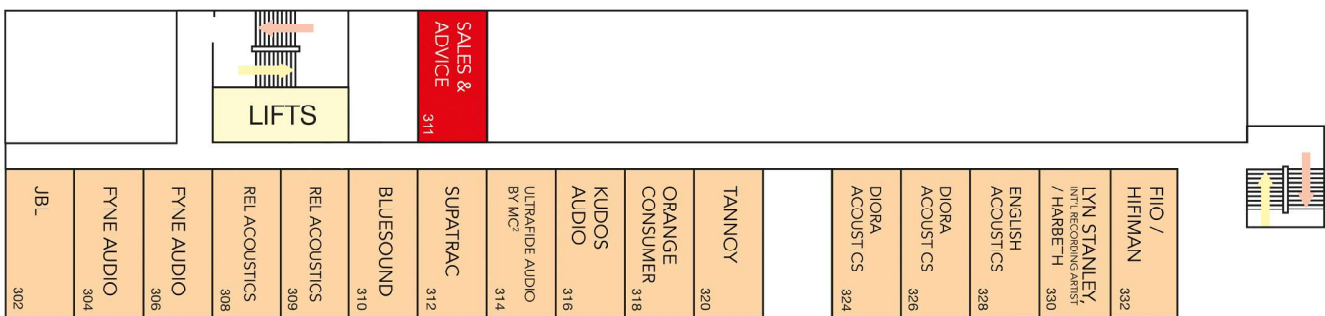

4th Floor

3rd Floor

2nd Floor

1st Floor