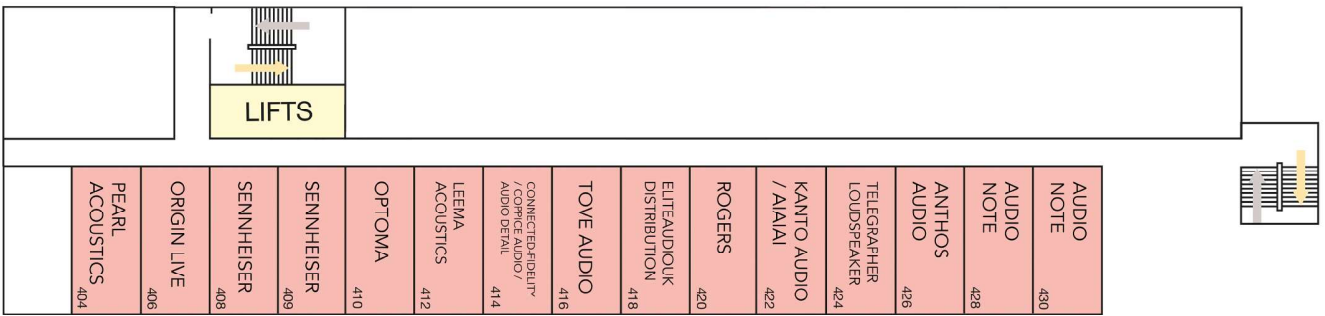

4th Floor

3rd Floor

2nd Floor

1st Floor