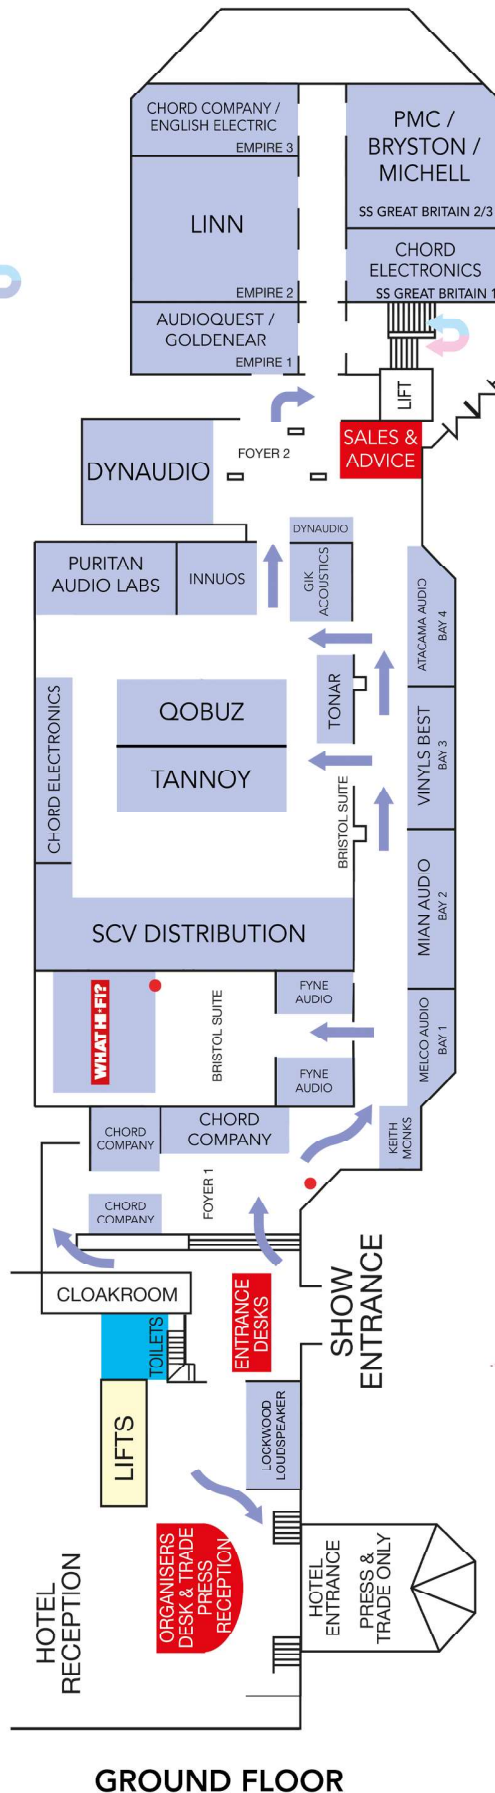

GROUND FLOOR